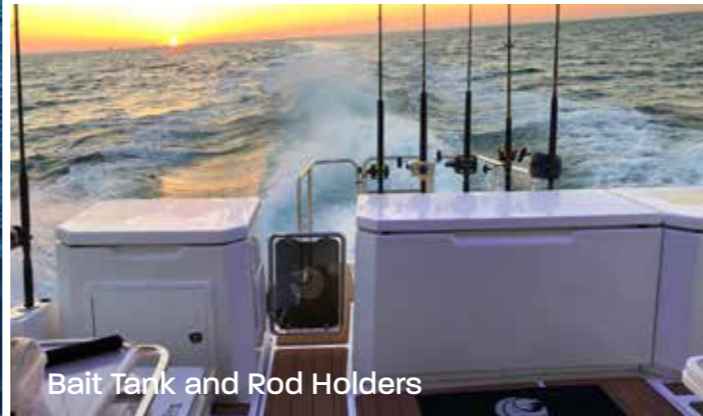

Large Dash Area