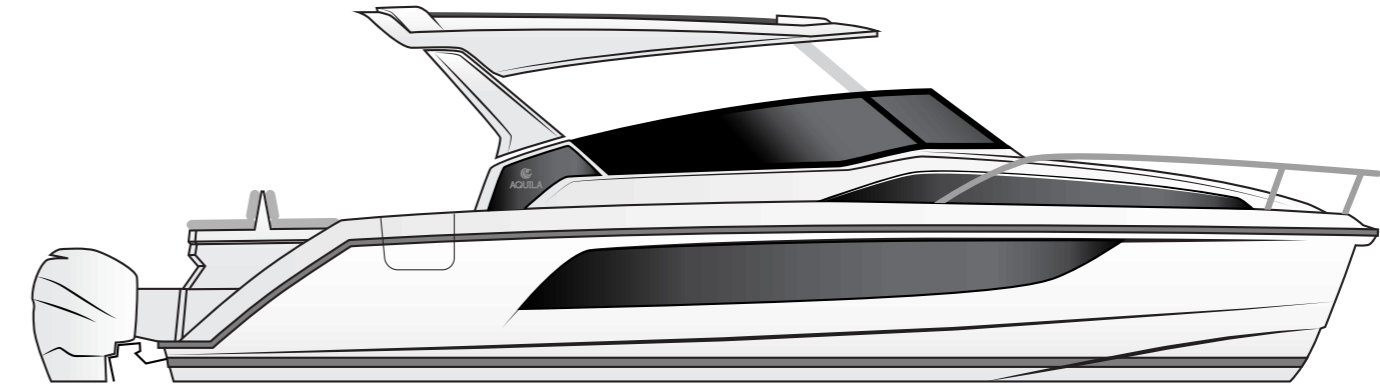

36 SPORT POWER CATAMARAN

SPECIFICATIONS

Length overall w/ swim platform excl anchor roller	10.96 M / 36' 0"
Hull length	9.94 M / 32' 7"
Beam overall	4.45 M / 14' 7"
Length of waterline	9.3 M / 30' 6"
Height above waterline w/ hard top (excludes electrics and electronics)	3.05 M / 10' 0"
Hull draft with outboards up	60 CM / 2' 0"
Displacement dry	6,700 KG / 14,770 LB
Fully loaded displacement	8,800 KG / 19,400 LB
Optional fully enclosed version add	400 KG / 880 LB
CE certification	B:8, C:18, D:26
Propulsion	

**2X MERCURY VERADO OUTBOARDS 250 HP
(OPTIONAL 2X MERCURY VERADO 300 HP OR 350 HP)**

*The specification measurements are approximate and subject to variance.
Actual color samples may vary slightly from digital representation.*

CUSTOMIZATION OPTIONS

STANDARD FEATURES

EXTERIOR CUSHION UPGRADES

UPPER DECK FLOOR UPGRADES